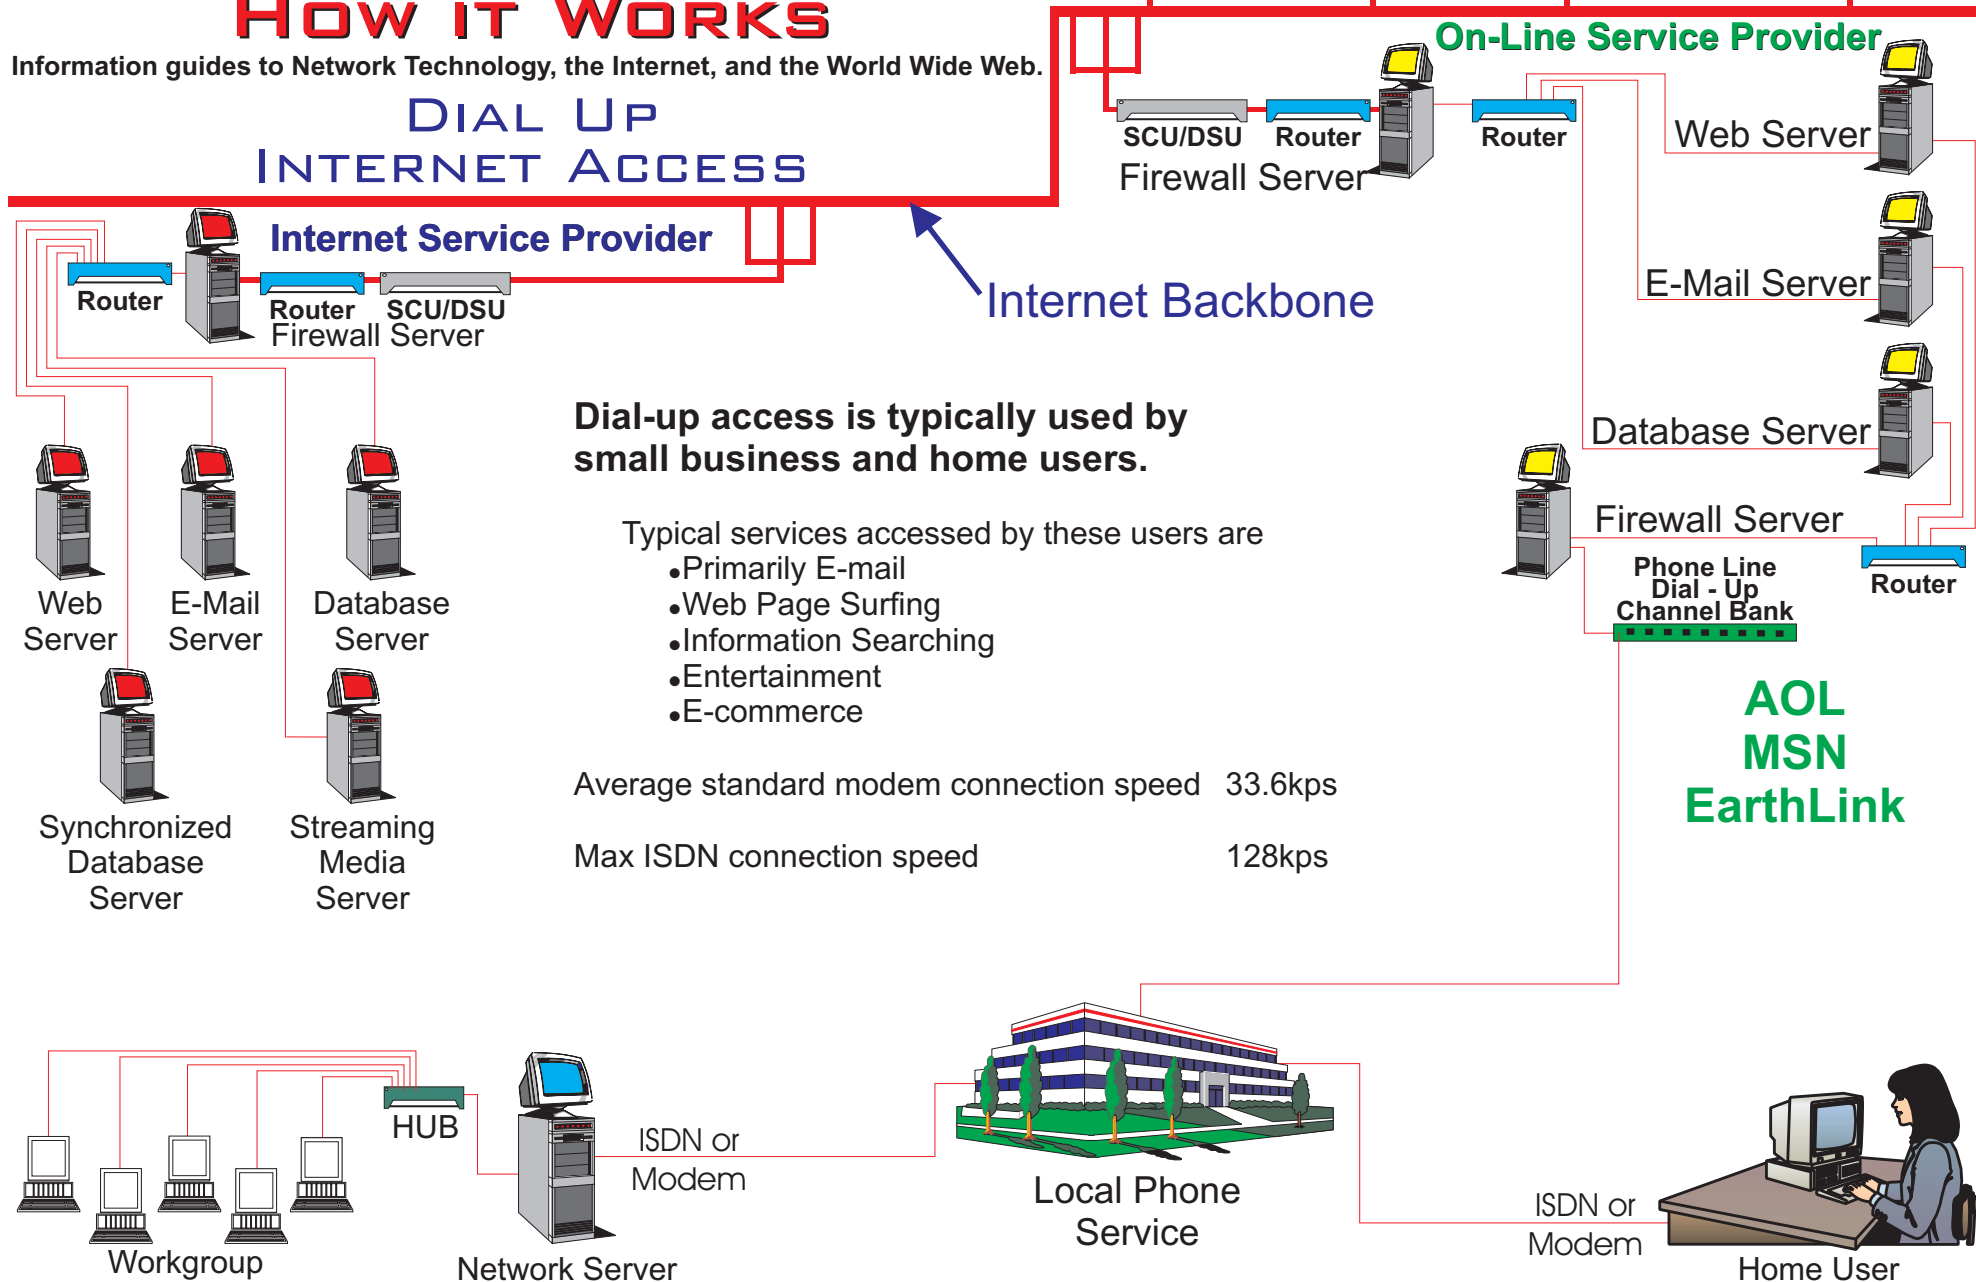

HOW IT WORKS

Information guides to Network Technology, the Internet, and the World Wide Web.

DIAL UP INTERNET ACCESS

Dial-up access is typically used by small business and home users.

Typical services accessed by these users are

- Primarily E-mail
- Web Page Surfing
- Information Searching
- Entertainment
- E-commerce

Average standard modem connection speed 33.6kps

Max ISDN connection speed 128kps